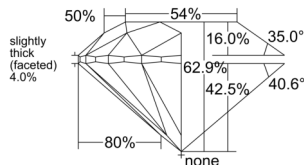

GIA®

FACSIMILE

GIA REPORT 1559009538

Verify this report at GIA.edu

GIA NATURAL DIAMOND DOSSIER®

April 10, 2026
GIA Report Number 1559009538
Shape and Cutting Style ..... Round Brilliant
Measurements ..... 6.10 - 6.15 x 3.85 mm

GRADING RESULTS

Carat Weight ..... 0.90 carat
Color Grade I
Clarity Grade S11
Cut Grade ..... Excellent

ADDITIONAL GRADING INFORMATION

Polish ..... Excellent
Symmetry ..... Excellent
Fluorescence ..... None
Clarity Characteristics ..... Cloud, Crystal
Inscription(s): GIA 1559009538

PROPORTIONS

Profile to actual proportions

GRADING SCALES

GIA COLOR SCALE	GIA CLARITY SCALE	GIA CUT SCALE	
D	FLAWLESS	EXCELLENT	
E	INTERNALLY FLAWLESS		
F		VVS₁	VERY GOOD
G	VVS₂		
H	VS₁	GOOD	
I	VS₂		
J	S1₁	FAIR	
K	S1₂		
L	I₁	POOR	
M	I₂		
N	I₃		
O			
P			
Q			
R			
S			
T			
U			
V			
W			
X			
Y			
Z