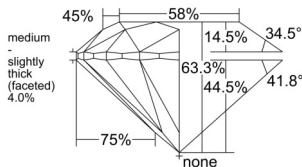

GIA®

FACSIMILE

GIA REPORT 1559020819

Verify this report at GIA.edu

GIA NATURAL DIAMOND DOSSIER®

April 11, 2026
GIA Report Number 1559020819
Shape and Cutting Style ..... Round Brilliant
Measurements ..... 5.02 - 5.06 x 3.19 mm

GRADING RESULTS

Carat Weight ..... 0.50 carat
Color Grade ..... J
Clarity Grade VS1
Cut Grade ..... Excellent

ADDITIONAL GRADING INFORMATION

Polish ..... Excellent
Symmetry ..... Excellent
Fluorescence ..... None
Clarity Characteristics ..... Crystal
Inscription(s): GIA 1559020819

PROPORTIONS

Profile to actual proportions

GRADING SCALES

GIA COLOR SCALE

COLOURESS	D
	E
	F
	G
	H
	I
	J
NEAR COLOURESS	K
	L
FAIN	M
	N
	O
	P
	Q
VERY LIGHT	R
	S
	T
	U
	V
	W
	X
	Y
LIGHT	Z

GIA CLARITY SCALE

FLAWLESS	VERY VERY SLIGHTLY INCLUDED	VS₁	VS₂	SL₁	SL₂	I₁	I₂	I₃	
									INTERNAL FLAWLESS

GIA CUT SCALE

EXCELLENT
VERY GOOD
GOOD
FAIR
POOR