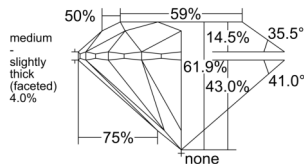

GIA®

FACSIMILE

GIA REPORT 1559024546

Verify this report at GIA.edu

GIA NATURAL DIAMOND DOSSIER®

April 14, 2026
GIA Report Number 1559024546
Shape and Cutting Style ..... Round Brilliant
Measurements ..... 5.07 - 5.09 x 3.15 mm

GRADING RESULTS

Carat Weight ..... 0.50 carat
Color Grade ..... F
Clarity Grade S11
Cut Grade ..... Excellent

ADDITIONAL GRADING INFORMATION

Polish ..... Excellent
Symmetry ..... Excellent
Fluorescence ..... None
Clarity Characteristics..... Cloud, Crystal, Feather
Inscription(s): GIA 1559024546

PROPORTIONS

Profile to actual proportions