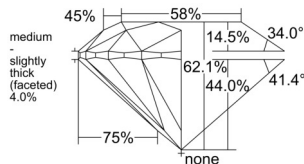

GIA®

FACSIMILE

GIA REPORT 1559057639

Verify this report at GIA.edu

GIA NATURAL DIAMOND DOSSIER®

April 18, 2026
GIA Report Number 1559057639
Shape and Cutting Style ..... Round Brilliant
Measurements ..... 3.74 - 3.76 x 2.33 mm

GRADING RESULTS

Carat Weight ..... 0.20 carat
Color Grade ..... D
Clarity Grade VVS1
Cut Grade ..... Excellent

ADDITIONAL GRADING INFORMATION

Polish ..... Excellent
Symmetry ..... Excellent
Fluorescence ..... Medium Blue
Clarity Characteristics..... Internal Graining, Feather, Surface Graining

Inscription(s): GIA 1559057639

PROPORTIONS

Profile to actual proportions

GRADING SCALES

GIA COLOR SCALE

COLORLESS	D
	E
	F
	G
	H
	I
	J
NEAR COLORLESS	K
	L
	M
FANT	N
	O
	P
	Q
	R
	S
	T
	U
	V
	W
	X
	Y
LIGHT	Z

GIA CLARITY SCALE

	FLAWLESS
	INTERNALLY FLAWLESS
VERY VERY SLIGHTLY INCLUDED	VVS₁
	VVS₂
VERY SLIGHTLY INCLUDED	VS₁
	VS₂
SLIGHTLY INCLUDED	SI₁
	SI₂
	I₁
	I₂
INCLUDED	I₃

GIA CUT SCALE

	EXCELLENT
	VERY GOOD
	GOOD
	FAIR
	POOR