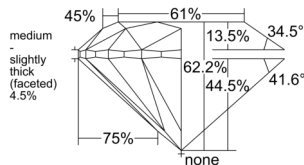

GIA®

FACSIMILE

GIA REPORT

1559059786

Verify this report at GIA.edu

GIA NATURAL DIAMOND DOSSIER®

April 16, 2026
GIA Report Number 1559059786
Shape and Cutting Style ..... Round Brilliant
Measurements ..... 5.35 - 5.38 x 3.34 mm

GRADING RESULTS

Carat Weight ..... 0.60 carat
Color Grade I
Clarity Grade VS2
Cut Grade ..... Excellent

ADDITIONAL GRADING INFORMATION

Polish ..... Excellent
Symmetry ..... Excellent
Fluorescence ..... None
Clarity Characteristics ..... Cloud, Crystal
Inscription(s): GIA 1559059786

PROPORTIONS

Profile to actual proportions