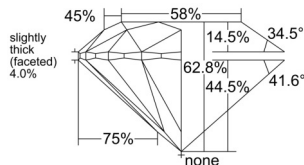

GIA®

FACSIMILE

GIA REPORT 1559067341

Verify this report at GIA.edu

GIA NATURAL DIAMOND DOSSIER®

April 17, 2026
GIA Report Number 1559067341
Shape and Cutting Style ..... Round Brilliant
Measurements ..... 5.63 - 5.68 x 3.55 mm

GRADING RESULTS

Carat Weight ..... 0.70 carat
Color Grade ..... F
Clarity Grade S11
Cut Grade ..... Excellent

ADDITIONAL GRADING INFORMATION

Polish ..... Excellent
Symmetry ..... Excellent
Fluorescence ..... Strong Blue
Clarity Characteristics ..... Crystal, Feather
Inscription(s): GIA 1559067341

PROPORTIONS

Profile to actual proportions