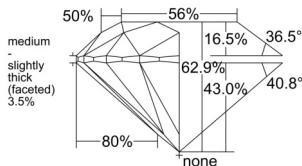

GIA®

FACSIMILE

GIA REPORT 1559069023

Verify this report at GIA.edu

GIA NATURAL DIAMOND DOSSIER®

April 27, 2026
GIA Report Number 1559069023
Shape and Cutting Style ..... Round Brilliant
Measurements ..... 4.71 - 4.75 x 2.98 mm

GRADING RESULTS

Carat Weight ..... 0.41 carat
Color Grade ..... H
Clarity Grade VS1
Cut Grade ..... Excellent

ADDITIONAL GRADING INFORMATION

Polish ..... Excellent
Symmetry ..... Excellent
Fluorescence ..... None
Clarity Characteristics ..... Crystal, Needle, Pinpoint
Inscription(s): GIA 1559069023

PROPORTIONS

GRADING SCALES

GIA COLOR SCALE

COLORLESS	D
	E
	F
	G
	H
	I
	J
NEAR COLORLESS	K
	L
FAIN	M
	N
	O
	P
VERY LIGHT	Q
	R
	S
	T
	U
	V
	W
	X
	Y
LIGHT	Z

GIA CLARITY SCALE

FLAWLESS	INTERNAL FLAWLESS	
		FLAWLESS
VERY VERY SLIGHTLY INCLUDED	VVS₁	
	VVS₂	
VERY SLIGHTLY INCLUDED	VS₁	
	VS₂	
SLIGHTLY INCLUDED	SI₁	
	SI₂	
INCLUDED	I₁	
	I₂	
	I₃	

GIA CUT SCALE

EXCELLENT
VERY GOOD
GOOD
FAIR
POOR