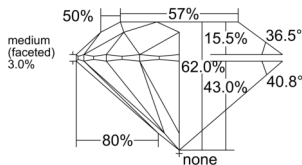

GIA®

FACSIMILE

GIA REPORT 1559070674

Verify this report at GIA.edu

GIA NATURAL DIAMOND DOSSIER®

April 27, 2026
GIA Report Number 1559070674
Shape and Cutting Style ..... Round Brilliant
Measurements ..... 4.73 - 4.75 x 2.94 mm

GRADING RESULTS

Carat Weight ..... 0.40 carat
Color Grade ..... E
Clarity Grade S11
Cut Grade ..... Excellent

ADDITIONAL GRADING INFORMATION

Polish ..... Excellent
Symmetry ..... Excellent
Fluorescence ..... None
Clarity Characteristics ..... Cloud
Inscription(s): GIA 1559070674

PROPORTIONS

Profile to actual proportions