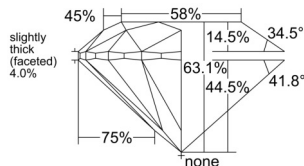

GIA®

FACSIMILE

GIA REPORT 1559072585

Verify this report at GIA.edu

GIA NATURAL DIAMOND DOSSIER®

April 17, 2026
GIA Report Number 1559072585
Shape and Cutting Style ..... Round Brilliant
Measurements ..... 5.63 - 5.65 x 3.56 mm

GRADING RESULTS

Carat Weight ..... 0.70 carat
Color Grade ..... F
Clarity Grade S11
Cut Grade ..... Excellent

ADDITIONAL GRADING INFORMATION

Polish ..... Very Good
Symmetry ..... Excellent
Fluorescence ..... Strong Blue
Clarity Characteristics ..... Crystal, Cloud
Inscription(s): GIA 1559072585

PROPORTIONS

Profile to actual proportions

GRADING SCALES

GIA COLOR SCALE	GIA CLARITY SCALE	GIA CUT SCALE	
D	FLAWLESS	EXCELLENT	
E	INTERNALLY FLAWLESS		
F		VVS₁	VERY GOOD
G	VVS₂		
H	VS₁	GOOD	
I	VS₂		
J	S1₁	FAIR	
K	S1₂		
L	I₁	POOR	
M	I₂		
N	I₃		
O			
P			
Q			
R			
S			
T			
U			
V			
W			
X			
Y			
Z