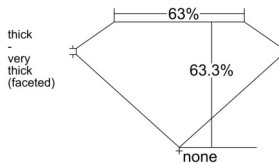

GIA®

FACSIMILE

GIA REPORT 1559074058

Verify this report at GIA.edu

GIA NATURAL DIAMOND DOSSIER®

April 20, 2026
GIA Report Number 1559074058
Shape and Cutting Style ..... Pear Brilliant
Measurements ..... 7.10 x 4.57 x 2.90 mm

GRADING RESULTS

Carat Weight ..... 0.58 carat
Color Grade ..... F
Clarity Grade VVS1

ADDITIONAL GRADING INFORMATION

Polish ..... Excellent
Symmetry ..... Excellent
Fluorescence ..... None
Clarity Characteristics ..... Pinpoint
Inscription(s): GIA 1559074058

PROPORTIONS

Profile not to actual proportions

GRADING SCALES

GIA COLOR SCALE		GIA CLARITY SCALE			
COLORLESS	D	VERY VERY SLIGHTLY INCLUDED	FLAWLESS		
	E		INTERNALLY FLAWLESS		
	F	VERY SLIGHTLY INCLUDED	VVS₁		
	G		VVS₂		
	H		VS₁		
	NEAR COLORLESS	I	SLIGHTLY INCLUDED	VS₂	
		J		SI₁	
		FAINT	K	INCLUDED	SI₂
			L		I₁
			M		I₂
VERT LIGHT	N	INCLUDED	I₃		
	O				
	P				
	Q				
	R				
	S				
	T				
LIGHT	U				
	V				
	W				
	X				
Y					
Z