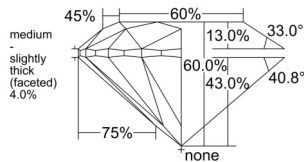

GIA®

FACSIMILE

GIA REPORT 1559075445

Verify this report at GIA.edu

GIA NATURAL DIAMOND DOSSIER®

April 20, 2026
GIA Report Number 1559075445
Shape and Cutting Style ..... Round Brilliant
Measurements ..... 5.71 - 5.74 x 3.43 mm

GRADING RESULTS

Carat Weight ..... 0.70 carat
Color Grade ..... G
Clarity Grade S11
Cut Grade ..... Excellent

ADDITIONAL GRADING INFORMATION

Polish ..... Excellent
Symmetry ..... Excellent
Fluorescence ..... None
Clarity Characteristics ..... Crystal, Feather
Inscription(s): GIA 1559075445

PROPORTIONS

Profile to actual proportions

GRADING SCALES

GIA COLOR SCALE	GIA CLARITY SCALE	GIA CUT SCALE	
D	FLAWLESS	EXCELLENT	
E	INTERNALLY FLAWLESS		
F		VVS₁	VERY GOOD
G	VVS₂		
H	VS₁	GOOD	
I	VS₂		
J	S1₁	FAIR	
K	S1₂		
L	I₁	POOR	
M	I₂		
N	I₃		
O			
P			
Q			
R			
S			
T			
U			
V			
W			
X			
Y			
Z