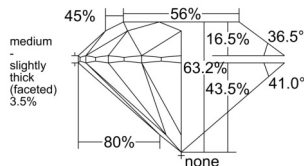

GIA®

FACSIMILE

GIA REPORT

1559081344

Verify this report at GIA.edu

GIA NATURAL DIAMOND DOSSIER®

April 20, 2026
GIA Report Number 1559081344
Shape and Cutting Style ..... Round Brilliant
Measurements ..... 4.84 - 4.88 x 3.07 mm

GRADING RESULTS

Carat Weight ..... 0.45 carat
Color Grade I
Clarity Grade VS2
Cut Grade ..... Excellent

ADDITIONAL GRADING INFORMATION

Polish ..... Excellent
Symmetry ..... Excellent
Fluorescence ..... None
Clarity Characteristics ..... Crystal
Inscription(s): GIA 1559081344

PROPORTIONS

Profile to actual proportions

GRADING SCALES

GIA COLOR SCALE	GIA CLARITY SCALE	GIA CUT SCALE
COLOURLESS	FLAWLESS	EXCELLENT
D	FLAWLESS	
E	INTERNALLY FLAWLESS	VERY GOOD
F	VVS₁	
G	VVS₂	GOOD
H	VS₁	
I	VS₂	FAIR
J	SI₁	
K	SI₂	POOR
L	I₁	
M	I₂	
N	I₃	
O		
P		
Q		
R		
S		
T		
U		
V		
W		
X		
Y		
Z