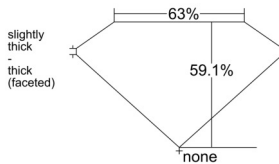

GIA®

FACSIMILE

GIA REPORT 1559081867

Verify this report at GIA.edu

GIA NATURAL DIAMOND DOSSIER®

April 21, 2026
GIA Report Number 1559081867
Shape and Cutting Style ..... Pear Brilliant
Measurements ..... 7.55 x 4.50 x 2.66 mm

GRADING RESULTS

Carat Weight ..... 0.53 carat
Color Grade ..... F
Clarity Grade SI1

ADDITIONAL GRADING INFORMATION

Polish ..... Excellent
Symmetry ..... Excellent
Fluorescence ..... None
Clarity Characteristics ..... Cloud, Crystal
Inscription(s): GIA 1559081867

PROPORTIONS

Profile not to actual proportions

GRADING SCALES

GIA COLOR SCALE		GIA CLARITY SCALE	
COLORLESS	D	VERY VERY SLIGHTLY INCLUDED	FLAWLESS
	E		INTERNALLY FLAWLESS
	F		VVS₁
	G		VVS₂
	H		VS₁
	I		VS₂
	J		SI₁
	K		SI₂
	L		I₁
	M		I₂
NEAR COLORLESS	N	SLIGHTLY INCLUDED	I₃
	O		
	P		
	Q		
FAINT	R		
	S		
	T		
	U		
VERT LIGHT	V		
	W		
	X		
	Y		
LIGHT	Z