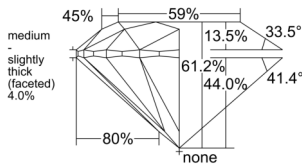

GIA®

FACSIMILE

GIA REPORT

1559131533

Verify this report at GIA.edu

GIA NATURAL DIAMOND DOSSIER®

April 29, 2026
GIA Report Number 1559131533
Shape and Cutting Style ..... Round Brilliant
Measurements ..... 4.75 - 4.77 x 2.91 mm

GRADING RESULTS

Carat Weight ..... 0.40 carat
Color Grade I
Clarity Grade VS1
Cut Grade ..... Excellent

ADDITIONAL GRADING INFORMATION

Polish ..... Excellent
Symmetry ..... Excellent
Fluorescence ..... None
Clarity Characteristics ..... Feather, Cloud, Pinpoint
Inscription(s): GIA 1559131533

PROPORTIONS

Profile to actual proportions

GRADING SCALES

GIA COLOR SCALE	GIA CLARITY SCALE	GIA CUT SCALE	
D	FLAWLESS	EXCELLENT	
E	INTERNALLY FLAWLESS		
F		VVS₁	VERY GOOD
G	VVS₂		
H	VS₁	GOOD	
I	VS₂		
J	SI₁	FAIR	
K	SI₂		
L	I₁	POOR	
M	I₂		
N	I₃		
O			
P			
Q			
R			
S			
T			
U			
V			
W			
X			
Y			
Z