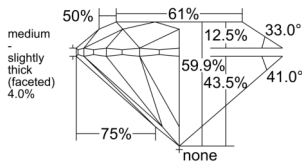

GIA®

FACSIMILE

GIA REPORT 1559152424

Verify this report at GIA.edu

GIA NATURAL DIAMOND DOSSIER®

May 05, 2026
GIA Report Number 1559152424
Shape and Cutting Style ..... Round Brilliant
Measurements ..... 4.31 - 4.35 x 2.60 mm

GRADING RESULTS

Carat Weight ..... 0.30 carat
Color Grade ..... G
Clarity Grade VS1
Cut Grade ..... Excellent

ADDITIONAL GRADING INFORMATION

Polish ..... Excellent
Symmetry ..... Excellent
Fluorescence ..... None
Clarity Characteristics ..... Crystal
Inscription(s): GIA 1559152424

PROPORTIONS

Profile to actual proportions

GRADING SCALES

GIA COLOR SCALE	GIA CLARITY SCALE	GIA CUT SCALE	
D	FLAWLESS	EXCELLENT	
E	INTERNALLY FLAWLESS		
F		VVS₁	VERY GOOD
G	VVS₂		
H	VS₁	GOOD	
I	VS₂		
J	SI₁	FAIR	
K	SI₂		
L	I₁	POOR	
M			
N			
O	I₂		
P			
Q			
R	I₃		
S			
T			
U			
V			
W			
X			
Y			
Z