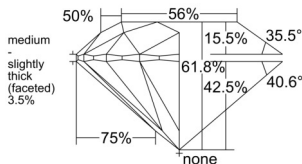

GIA®

FACSIMILE

GIA REPORT 1559159061

Verify this report at GIA.edu

GIA NATURAL DIAMOND DOSSIER®

May 02, 2026
GIA Report Number 1559159061
Shape and Cutting Style ..... Round Brilliant
Measurements ..... 3.70 - 3.72 x 2.29 mm

GRADING RESULTS

Carat Weight ..... 0.19 carat
Color Grade ..... E
Clarity Grade VVS2
Cut Grade ..... Excellent

ADDITIONAL GRADING INFORMATION

Polish ..... Excellent
Symmetry ..... Excellent
Fluorescence ..... None
Clarity Characteristics ..... Cloud, Pinpoint
Inscription(s): GIA 1559159061

PROPORTIONS

Profile to actual proportions