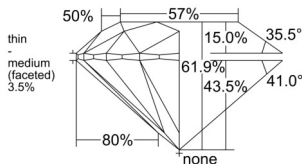

GIA®

FACSIMILE

GIA REPORT 1559163009

Verify this report at GIA.edu

GIA NATURAL DIAMOND DOSSIER®

May 08, 2026
GIA Report Number 1559163009
Shape and Cutting Style ..... Round Brilliant
Measurements ..... 4.60 - 4.63 x 2.86 mm

GRADING RESULTS

Carat Weight ..... 0.37 carat
Color Grade ..... G
Clarity Grade S11
Cut Grade ..... Excellent

ADDITIONAL GRADING INFORMATION

Polish ..... Excellent
Symmetry ..... Excellent
Fluorescence ..... Strong Blue
Clarity Characteristics..... Crystal, Feather, Needle, Cloud
Inscription(s): GIA 1559163009

PROPORTIONS

Profile to actual proportions