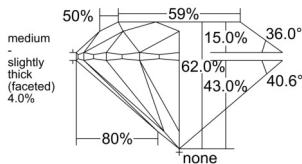

GIA®

FACSIMILE

GIA REPORT 1559179216

Verify this report at GIA.edu

GIA NATURAL DIAMOND DOSSIER®

May 05, 2026
GIA Report Number 1559179216
Shape and Cutting Style ..... Round Brilliant
Measurements ..... 5.61 - 5.69 x 3.50 mm

GRADING RESULTS

Carat Weight ..... 0.70 carat
Color Grade I
Clarity Grade VS2
Cut Grade ..... Excellent

ADDITIONAL GRADING INFORMATION

Polish ..... Very Good
Symmetry ..... Very Good
Fluorescence ..... None
Clarity Characteristics ..... Cloud, Crystal
Inscription(s): GIA 1559179216

PROPORTIONS

Profile to actual proportions

GRADING SCALES

GIA COLOR SCALE

COLORESS	D
	E
	F
	G
	H
	I
	J
NEAR COLORESS	K
	L
FANIT	M
	N
	O
	P
VERY LIGHT	Q
	R
	S
	T
	U
	V
	W
	X
	Y
LIGHT	Z

GIA CLARITY SCALE

FLAWLESS	VERY VERY SLIGHTLY INCLUDED	VS₁	VS₂	SI₁	SI₂	I₁	I₂	I₃	
									FLAWLESS
INTERNALLY FLAWLESS	VERY SLIGHTLY INCLUDED								

GIA CUT SCALE

EXCELLENT
VERY GOOD
GOOD
FAIR
POOR