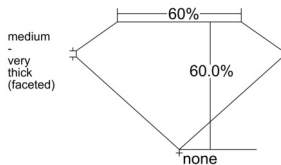

GIA®

FACSIMILE

GIA REPORT 1559195871

Verify this report at GIA.edu

GIA NATURAL DIAMOND DOSSIER®

May 06, 2026
GIA Report Number 1559195871
Shape and Cutting Style ..... Oval Brilliant
Measurements ..... 7.23 x 4.24 x 2.54 mm

GRADING RESULTS

Carat Weight ..... 0.50 carat
Color Grade ..... E
Clarity Grade VVS1

ADDITIONAL GRADING INFORMATION

Polish ..... Very Good
Symmetry ..... Very Good
Fluorescence ..... None
Clarity Characteristics..... Pinpoint, Surface Graining
Inscription(s): GIA 1559195871

PROPORTIONS

Profile not to actual proportions

GRADING SCALES

GIA COLOR SCALE		GIA CLARITY SCALE			
COLORLESS	D	VERY VERY SLIGHTLY INCLUDED	FLAWLESS		
	E		INTERNALLY FLAWLESS		
	F	VERY SLIGHTLY INCLUDED	VVS₁		
	G		VVS₂		
	H		VS₁		
	NEAR COLORLESS	I	SLIGHTLY INCLUDED	VS₂	
		J		SI₁	
		FAINT	K	INCLUDED	SI₂
			L		I₁
			M		I₂
VERT LIGHT	N	INCLUDED	I₃		
	O				
	P				
	Q				
	R				
LIGHT	S				
	T				
	U				
	V				
	W				
X					
Y					
Z