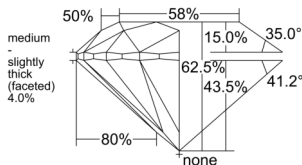

GIA®

FACSIMILE

GIA REPORT 1559204466

Verify this report at GIA.edu

GIA NATURAL DIAMOND DOSSIER®

May 09, 2026
GIA Report Number 1559204466
Shape and Cutting Style ..... Round Brilliant
Measurements ..... 4.92 - 4.95 x 3.08 mm

GRADING RESULTS

Carat Weight ..... 0.46 carat
Color Grade L
Clarity Grade VS1
Cut Grade ..... Excellent

ADDITIONAL GRADING INFORMATION

Polish ..... Excellent
Symmetry ..... Excellent
Fluorescence ..... None
Clarity Characteristics ..... Cloud, Pinpoint
Inscription(s): GIA 1559204466

PROPORTIONS

GRADING SCALES

GIA COLOR SCALE	GIA CLARITY SCALE	GIA CUT SCALE	
D	FLAWLESS	EXCELLENT	
E	INTERNALLY FLAWLESS		
F		VVS₁	VERY GOOD
G	VVS₂		
H	VS₁	GOOD	
I	VS₂		
J	SI₁	FAIR	
K	SI₂		
L	I₁	POOR	
M	I₂		
N	I₃		
O			
P			
Q			
R			
S			
T			
U			
V			
W			
X			
Y			
Z