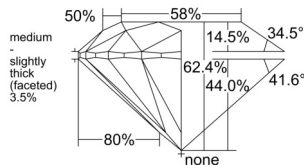

GIA®

FACSIMILE

GIA REPORT 1559209745

Verify this report at GIA.edu

GIA NATURAL DIAMOND DOSSIER®

May 09, 2026
GIA Report Number 1559209745
Shape and Cutting Style ..... Round Brilliant
Measurements ..... 4.70 - 4.73 x 2.94 mm

GRADING RESULTS

Carat Weight ..... 0.40 carat
Color Grade ..... D
Clarity Grade VS1
Cut Grade ..... Excellent

ADDITIONAL GRADING INFORMATION

Polish ..... Excellent
Symmetry ..... Excellent
Fluorescence ..... Medium Blue
Clarity Characteristics ..... Pinpoint
Inscription(s): GIA 1559209745

PROPORTIONS

Profile to actual proportions