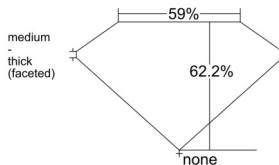

GIA®

FACSIMILE

GIA REPORT 1559212284

Verify this report at GIA.edu

GIA NATURAL DIAMOND DOSSIER®

May 09, 2026
GIA Report Number 1559212284
Shape and Cutting Style ..... Pear Brilliant
Measurements ..... 7.86 x 4.93 x 3.07 mm

GRADING RESULTS

Carat Weight ..... 0.70 carat
Color Grade ..... E
Clarity Grade SI1

ADDITIONAL GRADING INFORMATION

Polish ..... Excellent
Symmetry ..... Excellent
Fluorescence ..... None
Clarity Characteristics ..... Crystal
Inscription(s): GIA 1559212284

PROPORTIONS

Profile not to actual proportions

GRADING SCALES

GIA COLOR SCALE		GIA CLARITY SCALE			
COLORLESS	D	VERY VERY SLIGHTLY INCLUDED	FLAWLESS		
	E		INTERNALLY FLAWLESS		
	F	VERY SLIGHTLY INCLUDED	VVS₁		
	G		VVS₂		
	H		VS₁		
	NEAR COLORLESS	I	SLIGHTLY INCLUDED	VS₂	
		J		SI₁	
		FAINT	K	INCLUDED	SI₂
			L		I₁
			M		I₂
VERT LIGHT	N	LIGHT	I₃		
	O				
	P				
	Q				
	R