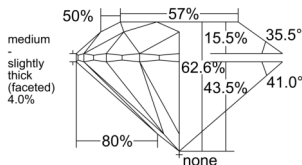

GIA®

FACSIMILE

GIA REPORT 1559212723

Verify this report at GIA.edu

GIA NATURAL DIAMOND DOSSIER®

May 13, 2026
GIA Report Number 1559212723
Shape and Cutting Style ..... Round Brilliant
Measurements ..... 4.50 - 4.53 x 2.83 mm

GRADING RESULTS

Carat Weight ..... 0.35 carat
Color Grade ..... F
Clarity Grade VS1
Cut Grade ..... Excellent

ADDITIONAL GRADING INFORMATION

Polish ..... Excellent
Symmetry ..... Excellent
Fluorescence ..... None
Clarity Characteristics ..... Cloud
Inscription(s): GIA 1559212723

PROPORTIONS

GRADING SCALES

GIA COLOR SCALE	GIA CLARITY SCALE	GIA CUT SCALE	
D	FLAWLESS	EXCELLENT	
E	INTERNALLY FLAWLESS		
F		VVS₁	VERY GOOD
G	VVS₂		
H	VS₁	GOOD	
I	VS₂		
J	SI₁	FAIR	
K	SI₂		
L	I₁	POOR	
M	I₂		
N	I₃		
O			
P			
Q			
R			
S			
T			
U			
V			
W			
X			
Y			
Z