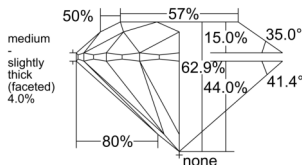

GIA®

FACSIMILE

GIA REPORT 1559220948

Verify this report at GIA.edu

GIA NATURAL DIAMOND DOSSIER®

May 11, 2026
GIA Report Number 1559220948
Shape and Cutting Style ..... Round Brilliant
Measurements ..... 4.84 - 4.86 x 3.05 mm

GRADING RESULTS

Carat Weight ..... 0.44 carat
Color Grade ..... J
Clarity Grade VS1
Cut Grade ..... Excellent

ADDITIONAL GRADING INFORMATION

Polish ..... Excellent
Symmetry ..... Excellent
Fluorescence ..... None
Clarity Characteristics ..... Crystal
Inscription(s): GIA 1559220948

PROPORTIONS

GRADING SCALES

GIA COLOR SCALE

COLORLESS	D
	E
	F
	G
	H
	I
	J
NEAR COLORLESS	K
	L
FAIN	M
	N
	O
	P
	Q
	R
	S
	T
	U
	V
	W
	X
	Y
LIGHT	Z

GIA CLARITY SCALE

FLAWLESS	INTERNAL FLAWLESS	
		FLAWLESS
VERY VERY SLIGHTLY INCLUDED	VVS₁	
	VVS₂	
VERY SLIGHTLY INCLUDED	VS₁	
	VS₂	
SLIGHTLY INCLUDED	SI₁	
	SI₂	
INCLUDED	I₁	
	I₂	
	I₃	

GIA CUT SCALE

EXCELLENT
VERY GOOD
GOOD
FAIR
POOR