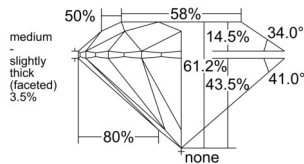

GIA®

FACSIMILE

GIA REPORT

1559222318

Verify this report at GIA.edu

GIA NATURAL DIAMOND DOSSIER®

May 12, 2026
GIA Report Number 1559222318
Shape and Cutting Style ..... Round Brilliant
Measurements ..... 4.80 - 4.83 x 2.95 mm

GRADING RESULTS

Carat Weight ..... 0.42 carat
Color Grade ..... K
Clarity Grade VS1
Cut Grade ..... Excellent

ADDITIONAL GRADING INFORMATION

Polish ..... Excellent
Symmetry ..... Excellent
Fluorescence ..... None
Clarity Characteristics..... Crystal, Cloud, Pinpoint
Inscription(s): GIA 1559222318

PROPORTIONS

Profile to actual proportions

GRADING SCALES

GIA COLOR SCALE

COLORESS	D
	E
	F
	G
	H
	I
	J
NEAR COLORESS	K
	L
FANIT	M
	N
	O
	P
VERY LIGHT	R
	S
	T
	U
	V
	W
	X
	Y
LIGHT	Z

GIA CLARITY SCALE

FLAWLESS	VERY VERY SLIGHTLY INCLUDED	VS₁	VS₂	SL₁	SL₂	I₁	I₂	I₃			
									VERY SLIGHTLY INCLUDED	SLIGHTLY INCLUDED	INCLUDED

GIA CUT SCALE

EXCELLENT
VERY GOOD
GOOD
FAIR
POOR