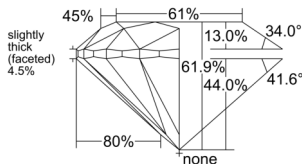

GIA®

FACSIMILE

GIA REPORT 1559223474

Verify this report at GIA.edu

GIA NATURAL DIAMOND DOSSIER®

May 12, 2026
GIA Report Number 1559223474
Shape and Cutting Style ..... Round Brilliant
Measurements ..... 4.70 - 4.73 x 2.92 mm

GRADING RESULTS

Carat Weight ..... 0.40 carat
Color Grade ..... J
Clarity Grade VVS2
Cut Grade ..... Excellent

ADDITIONAL GRADING INFORMATION

Polish ..... Excellent
Symmetry ..... Excellent
Fluorescence ..... None
Clarity Characteristics ..... Pinpoint, Needle
Inscription(s): GIA 1559223474

PROPORTIONS

Profile to actual proportions