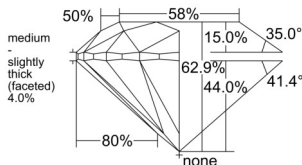

GIA®

FACSIMILE

GIA REPORT 1559238427

Verify this report at GIA.edu

GIA NATURAL DIAMOND DOSSIER®

May 14, 2026
GIA Report Number 1559238427
Shape and Cutting Style ..... Round Brilliant
Measurements ..... 5.69 - 5.71 x 3.58 mm

GRADING RESULTS

Carat Weight ..... 0.72 carat
Color Grade ..... F
Clarity Grade VS1
Cut Grade ..... Excellent

ADDITIONAL GRADING INFORMATION

Polish ..... Excellent
Symmetry ..... Excellent
Fluorescence ..... None
Clarity Characteristics ..... Feather, Cloud, Pinpoint
Inscription(s): GIA 1559238427

PROPORTIONS

GRADING SCALES

GIA COLOR SCALE

COLORLESS	D
	E
	F
	G
	H
	I
	J
NEAR COLORLESS	K
	L
Faint	M
	N
	O
	P
	Q
	R
	S
	T
	U
	V
	W
	X
	Y
Light	Z

GIA CLARITY SCALE

FLAWLESS	INTERNAL FLAWLESS	EXCELLENT	
VERY VERY SLIGHTLY INCLUDED	VVS₁	VERY GOOD	
	VVS₂		
VERY SLIGHTLY INCLUDED	VS₁	GOOD	
	VS₂		
SLIGHTLY INCLUDED	SI₁	FAIR	
	SI₂		
INCLUDED	I₁	POOR	
	I₂		
	I₃