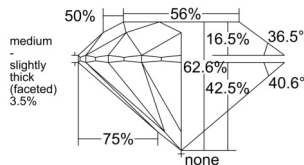

GIA®

FACSIMILE

GIA REPORT 1559264200

Verify this report at GIA.edu

GIA NATURAL DIAMOND DOSSIER®

May 16, 2026
GIA Report Number 1559264200
Shape and Cutting Style ..... Round Brilliant
Measurements ..... 4.68 - 4.71 x 2.94 mm

GRADING RESULTS

Carat Weight ..... 0.40 carat
Color Grade ..... D
Clarity Grade S11
Cut Grade ..... Excellent

ADDITIONAL GRADING INFORMATION

Polish ..... Excellent
Symmetry ..... Excellent
Fluorescence ..... Faint
Clarity Characteristics..... Crystal, Feather, Indented Natural
Inscription(s): GIA 1559264200

PROPORTIONS

Profile to actual proportions