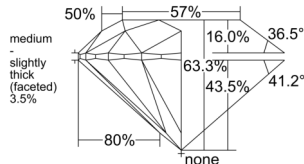

GIA®

FACSIMILE

GIA REPORT

1559264784

Verify this report at GIA.edu

GIA NATURAL DIAMOND DOSSIER®

May 19, 2026
GIA Report Number 1559264784
Shape and Cutting Style ..... Round Brilliant
Measurements ..... 5.61 - 5.65 x 3.56 mm

GRADING RESULTS

Carat Weight ..... 0.70 carat
Color Grade ..... G
Clarity Grade VS2
Cut Grade ..... Excellent

ADDITIONAL GRADING INFORMATION

Polish ..... Excellent
Symmetry ..... Excellent
Fluorescence ..... None
Clarity Characteristics ..... Cloud, Crystal
Inscription(s): GIA 1559264784

PROPORTIONS

Profile to actual proportions

GRADING SCALES

GIA COLOR SCALE

COLORLESS	D
	E
	F
	G
	H
	I
	J
NEAR COLORLESS	K
	L
Faint	M
	N
	O
	P
	Q
	R
	S
	T
	U
	V
	W
	X
	Y
Light	Z

GIA CLARITY SCALE

FLAWLESS	INTERNAL FLAWLESS	EXCELLENT	
VERY VERY SLIGHTLY INCLUDED	VVS₁	VERY GOOD	
	VVS₂		
VERY SLIGHTLY INCLUDED	VS₁	GOOD	
	VS₂		
SLIGHTLY INCLUDED	SI₁	FAIR	
	SI₂		
INCLUDED	I₁	POOR	
	I₂		
	I₃