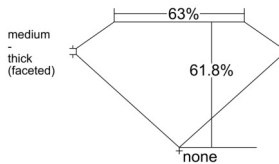

GIA®

FACSIMILE

GIA REPORT 1559271776

Verify this report at GIA.edu

GIA NATURAL DIAMOND DOSSIER®

May 15, 2026
GIA Report Number 1559271776
Shape and Cutting Style ..... Oval Brilliant
Measurements ..... 5.56 x 3.97 x 2.45 mm

GRADING RESULTS

Carat Weight ..... 0.33 carat
Color Grade ..... G
Clarity Grade VVS1

ADDITIONAL GRADING INFORMATION

Polish ..... Excellent
Symmetry ..... Very Good
Fluorescence ..... None
Clarity Characteristics ..... Pinpoint, Feather
Inscription(s): GIA 1559271776

PROPORTIONS

Profile not to actual proportions

GRADING SCALES

GIA COLOR SCALE		GIA CLARITY SCALE	
COLORLESS	D	VERY VERY SLIGHTLY INCLUDED	FLAWLESS
	E		INTERNALLY FLAWLESS
	F		VVS₁
	G		VVS₂
	H		VS₁
	I		VS₂
	J		SI₁
	K		SI₂
	L		I₁
	M		I₂
NEAR COLORLESS	N	SLIGHTLY INCLUDED	I₃
	O		
	P		
	Q		
FAINT	R		
	S		
	T		
	U		
VERT LIGHT	V		
	W		
	X		
	Y		
LIGHT	Z