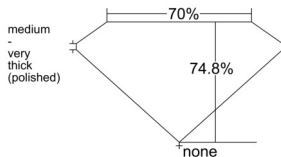

GIA®

FACSIMILE

GIA REPORT 1559273366

Verify this report at GIA.edu

GIA NATURAL DIAMOND DOSSIER®

May 16, 2026
GIA Report Number 1559273366
Shape and Cutting Style ..... **Square Modified Brilliant**
Measurements ..... **4.94 x 4.92 x 3.68 mm**

GRADING RESULTS

Carat Weight ..... **0.80 carat**
Color Grade ..... **H**
Clarity Grade **VS1**

ADDITIONAL GRADING INFORMATION

Polish ..... **Excellent**
Symmetry ..... **Very Good**
Fluorescence ..... **Faint**
Clarity Characteristics..... **Crystal, Cloud, Indented Natural**
Inscription(s): GIA 1559273366

PROPORTIONS

Profile not to actual proportions

GRADING SCALES

GIA COLOR SCALE		GIA CLARITY SCALE			
COLORLESS	D	VERY VERY SLIGHTLY INCLUDED	FLAWLESS		
	E		INTERNALLY FLAWLESS		
	F	VERY SLIGHTLY INCLUDED	VVS₁		
	G		VVS₂		
	H		VS₁		
	NEAR COLORLESS	I	VERY SLIGHTLY INCLUDED	VS₂	
		J		SI₁	
		FAINT	K	SLIGHTLY INCLUDED	SI₂
			L		I₁
			M		I₂
VERT LIGHT	N	INCLUDED	I₃		
	O				
	P				
	Q				
	R				
LIGHT	S				
	T				
	U				
	V				
	W				
X					
Y					
Z