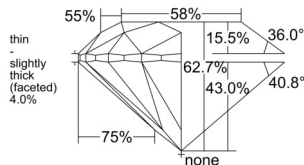

GIA®

FACSIMILE

GIA REPORT 1559287689

Verify this report at GIA.edu

GIA NATURAL DIAMOND DOSSIER®

May 27, 2026
GIA Report Number 1559287689
Shape and Cutting Style ..... Round Brilliant
Measurements ..... 5.01 - 5.03 x 3.15 mm

GRADING RESULTS

Carat Weight ..... 0.50 carat
Color Grade ..... F
Clarity Grade VS1
Cut Grade ..... Excellent

ADDITIONAL GRADING INFORMATION

Polish ..... Excellent
Symmetry ..... Excellent
Fluorescence ..... None
Clarity Characteristics..... Needle, Cloud, Indented Natural
Inscription(s): GIA 1559287689

PROPORTIONS

Profile to actual proportions