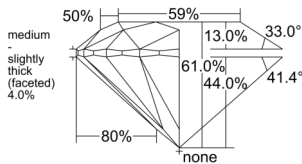

GIA®

FACSIMILE

GIA REPORT 1559287883

Verify this report at GIA.edu

GIA NATURAL DIAMOND DOSSIER®

May 20, 2026
GIA Report Number 1559287883
Shape and Cutting Style ..... Round Brilliant
Measurements ..... 4.35 - 4.37 x 2.66 mm

GRADING RESULTS

Carat Weight ..... 0.31 carat
Color Grade ..... H
Clarity Grade VS1
Cut Grade ..... Excellent

ADDITIONAL GRADING INFORMATION

Polish ..... Excellent
Symmetry ..... Excellent
Fluorescence ..... None
Clarity Characteristics..... Crystal, Cloud, Feather, Pinpoint
Inscription(s): GIA 1559287883

PROPORTIONS

Profile to actual proportions