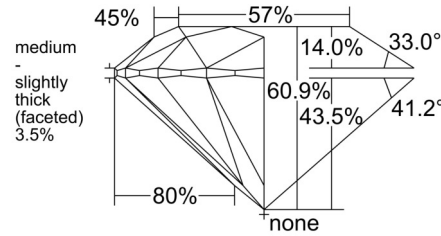

GIA NATURAL DIAMOND GRADING REPORT

May 19, 2026
GIA Report Number 1559291165
Shape and Cutting Style ..... Round Brilliant
Measurements ..... 6.60 - 6.64 x 4.03 mm

GRADING RESULTS

Carat Weight ..... 1.07 carat
Color Grade ..... G
Clarity Grade VVS1
Cut Grade ..... Excellent

ADDITIONAL GRADING INFORMATION

Polish ..... Excellent
Symmetry ..... Excellent
Fluorescence ..... None
Inscription(s): GIA 1559291165
Comments: Additional pinpoints are not shown.

PROPORTIONS

Profile to actual proportions