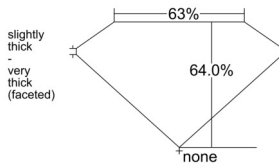

GIA®

FACSIMILE

GIA REPORT 1559296634

Verify this report at GIA.edu

GIA NATURAL DIAMOND DOSSIER®

May 20, 2026
GIA Report Number 1559296634
Shape and Cutting Style ..... Oval Brilliant
Measurements ..... 6.19 x 4.45 x 2.85 mm

GRADING RESULTS

Carat Weight ..... 0.50 carat
Color Grade ..... E
Clarity Grade VS1

ADDITIONAL GRADING INFORMATION

Polish ..... Very Good
Symmetry ..... Very Good
Fluorescence ..... Faint
Clarity Characteristics ..... Crystal, Feather
Inscription(s): GIA 1559296634

PROPORTIONS

Profile not to actual proportions

GRADING SCALES

GIA COLOR SCALE		GIA CLARITY SCALE			
COLORLESS	D	VERY VERY SLIGHTLY INCLUDED	FLAWLESS		
	E		INTERNALLY FLAWLESS		
	F	VERY SLIGHTLY INCLUDED	VS₁		
	G		VS₂		
	H		VS₁		
	NEAR COLORLESS	I	SLIGHTLY INCLUDED	VS₂	
		J		SI₁	
		FAINT	K	INCLUDED	SI₂
			L		I₁
			M		I₂
VERT LIGHT	N	LIGHT	I₃		
	O				
	P				
	Q				
	R				
	S				
	T