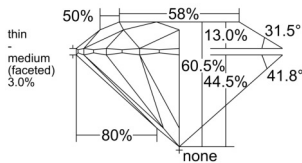

GIA®

FACSIMILE

GIA REPORT 1559301842

Verify this report at GIA.edu

GIA NATURAL DIAMOND DOSSIER®

May 20, 2026
GIA Report Number 1559301842
Shape and Cutting Style ..... Round Brilliant
Measurements ..... 5.04 - 5.08 x 3.06 mm

GRADING RESULTS

Carat Weight ..... 0.46 carat
Color Grade ..... H
Clarity Grade VVS1
Cut Grade ..... Excellent

ADDITIONAL GRADING INFORMATION

Polish ..... Excellent
Symmetry ..... Excellent
Fluorescence ..... None
Clarity Characteristics ..... Pinpoint, Feather
Inscription(s): GIA 1559301842

PROPORTIONS

Profile to actual proportions