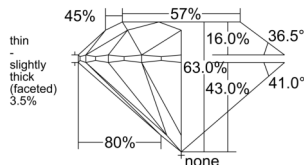

GIA®

FACSIMILE

GIA REPORT 1559305070

Verify this report at GIA.edu

GIA NATURAL DIAMOND DOSSIER®

May 21, 2026
GIA Report Number 1559305070
Shape and Cutting Style ..... Round Brilliant
Measurements ..... 5.04 - 5.07 x 3.19 mm

GRADING RESULTS

Carat Weight ..... 0.50 carat
Color Grade ..... D
Clarity Grade VS1
Cut Grade ..... Excellent

ADDITIONAL GRADING INFORMATION

Polish ..... Excellent
Symmetry ..... Excellent
Fluorescence ..... None
Clarity Characteristics..... Indented Natural, Needle, Pinpoint
Inscription(s): GIA 1559305070

PROPORTIONS

GRADING SCALES

GIA COLOR SCALE

COLORLESS	D
	E
	F
	G
	H
	I
	J
NEAR COLORLESS	K
	L
FAIN	M
	N
	O
	P
VERY LIGHT	Q
	R
	S
	T
	U
	V
	W
	X
	Y
LIGHT	Z

GIA CLARITY SCALE

FLAWLESS	INTERNAL FLAWLESS	
		FLAWLESS
VERY VERY SLIGHTLY INCLUDED	VVS₁	
	VVS₂	
VERY SLIGHTLY INCLUDED	VS₁	
	VS₂	
SLIGHTLY INCLUDED	SI₁	
	SI₂	
INCLUDED	I₁	
	I₂	
	I₃	

GIA CUT SCALE

EXCELLENT
VERY GOOD
GOOD
FAIR
POOR