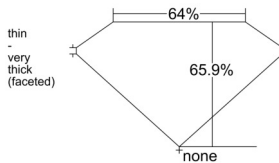

GIA®

FACSIMILE

GIA REPORT 1559323734

Verify this report at GIA.edu

GIA NATURAL DIAMOND DOSSIER®

May 22, 2026
GIA Report Number 1559323734
Shape and Cutting Style ..... Cushion Modified Brilliant
Measurements ..... 5.23 x 5.17 x 3.41 mm

GRADING RESULTS

Carat Weight ..... 0.72 carat
Color Grade ..... G
Clarity Grade VS1

ADDITIONAL GRADING INFORMATION

Polish ..... Excellent
Symmetry ..... Excellent
Fluorescence ..... None
Clarity Characteristics..... Crystal, Needle, Pinpoint
Inscription(s): GIA 1559323734

PROPORTIONS

Profile not to actual proportions

GRADING SCALES

GIA COLOR SCALE		GIA CLARITY SCALE			
COLORLESS	D	VERY VERY SLIGHTLY INCLUDED	FLAWLESS		
	E		INTERNALLY FLAWLESS		
	F	VERY SLIGHTLY INCLUDED	VVS₁		
	G		VVS₂		
	H		VS₁		
	NEAR COLORLESS	I	SLIGHTLY INCLUDED	VS₂	
		J		S₁	
		FAINT	K	INCLUDED	S₂
			L		I₁
			M		I₂
VERT LIGHT	N	INCLUDED	I₃		
	O				
	P				
	Q				
	R				
	S				
	T				
LIGHT	U				
	V				
	W				
	X				
Y					
Z