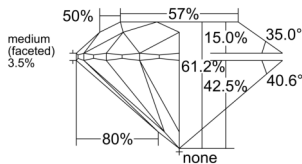

GIA®

FACSIMILE

GIA REPORT

1559332444

Verify this report at GIA.edu

GIA NATURAL DIAMOND DOSSIER®

May 26, 2026
GIA Report Number 1559332444
Shape and Cutting Style ..... Round Brilliant
Measurements ..... 4.32 - 4.35 x 2.65 mm

GRADING RESULTS

Carat Weight ..... 0.30 carat
Color Grade ..... F
Clarity Grade VS1
Cut Grade ..... Excellent

ADDITIONAL GRADING INFORMATION

Polish ..... Excellent
Symmetry ..... Excellent
Fluorescence ..... None
Clarity Characteristics ..... Cloud, Crystal
Inscription(s): GIA 1559332444

PROPORTIONS

Profile to actual proportions

GRADING SCALES

GIA COLOR SCALE	GIA CLARITY SCALE	GIA CUT SCALE	
D	FLAWLESS	EXCELLENT	
E	INTERNALLY FLAWLESS		
F		VVS₁	VERY GOOD
G	VVS₂		
H	VS₁	GOOD	
I	VS₂		
J	SI₁	FAIR	
K	SI₂		
L	I₁	POOR	
M			
N			
O	I₂		
P			
Q			
R	I₃		
S			
T			
U			
V			
W			
X			
Y			
Z