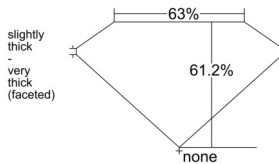

GIA®

FACSIMILE

GIA REPORT 1559334082

Verify this report at GIA.edu

GIA NATURAL DIAMOND DOSSIER®

May 22, 2026
GIA Report Number 1559334082
Shape and Cutting Style ..... Oval Brilliant
Measurements ..... 6.11 x 4.10 x 2.51 mm

GRADING RESULTS

Carat Weight ..... 0.40 carat
Color Grade ..... E
Clarity Grade VVS1

ADDITIONAL GRADING INFORMATION

Polish ..... Excellent
Symmetry ..... Good
Fluorescence ..... Medium Blue
Clarity Characteristics..... Pinpoint, Feather, Indented Natural
Inscription(s): GIA 1559334082

PROPORTIONS

Profile not to actual proportions

GRADING SCALES

GIA COLOR SCALE		GIA CLARITY SCALE			
COLORLESS	D	VERY VERY SLIGHTLY INCLUDED	FLAWLESS		
	E		INTERNALLY FLAWLESS		
	F	VERY SLIGHTLY INCLUDED	VVS₁		
	G		VVS₂		
	H		VS₁		
	NEAR COLORLESS	I	SLIGHTLY INCLUDED	VS₂	
		J		SI₁	
		FAINT	K	INCLUDED	SI₂
			L		I₁
			M		I₂
VERT LIGHT	N	LIGHT	I₃		
	O				
	P				
	Q				
	R