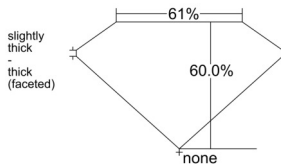

GIA®

FACSIMILE

GIA REPORT 1559337357

Verify this report at GIA.edu

GIA NATURAL DIAMOND DOSSIER®

May 25, 2026
GIA Report Number 1559337357
Shape and Cutting Style ..... Oval Brilliant
Measurements ..... 6.55 x 4.65 x 2.79 mm

GRADING RESULTS

Carat Weight ..... 0.56 carat
Color Grade ..... F
Clarity Grade VS1

ADDITIONAL GRADING INFORMATION

Polish ..... Excellent
Symmetry ..... Very Good
Fluorescence ..... Faint
Clarity Characteristics..... Feather, Needle, Pinpoint
Inspection(s): GIA 1559337357

PROPORTIONS

Profile not to actual proportions

GRADING SCALES

GIA COLOR SCALE		GIA CLARITY SCALE			
COLORLESS	D	VERY VERY SLIGHTLY INCLUDED	FLAWLESS		
	E		INTERNALLY FLAWLESS		
	F	VERY SLIGHTLY INCLUDED	VS₁		
	G		VS₂		
	H		VS₁		
	NEAR COLORLESS	I	SLIGHTLY INCLUDED	VS₂	
		J		SI₁	
		FAINT	K	INCLUDED	SI₂
			L		I₁
			M		I₂
VERT LIGHT	N	INCLUDED	I₃		
	O				
	P				
	Q				
	R				
LIGHT	S				
	T				
	U				
	V				
	W				
X					
Y					
Z