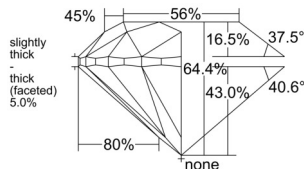

GIA®

FACSIMILE

GIA REPORT 1559370981

Verify this report at GIA.edu

GIA NATURAL DIAMOND DOSSIER®

May 30, 2026
GIA Report Number 1559370981
Shape and Cutting Style ..... Round Brilliant
Measurements ..... 4.95 - 4.98 x 3.20 mm

GRADING RESULTS

Carat Weight ..... 0.50 carat
Color Grade L
Clarity Grade VS1
Cut Grade ..... Very Good

ADDITIONAL GRADING INFORMATION

Polish ..... Excellent
Symmetry ..... Excellent
Fluorescence ..... None
Clarity Characteristics..... Crystal, Feather, Needle, Pinpoint
Inscription(s): GIA 1559370981

PROPORTIONS

Profile to actual proportions