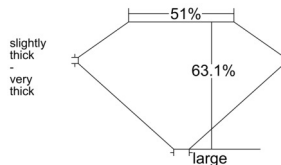

GIA®

FACSIMILE

GIA REPORT 1559378578

Verify this report at GIA.edu

GIA NATURAL DIAMOND DOSSIER®

June 01, 2026
GIA Report Number 1559378578
Shape and Cutting Style ..... Old Mine Brilliant
Measurements ..... 6.66 x 4.63 x 2.92 mm

GRADING RESULTS

Carat Weight ..... 0.75 carat
Color Grade L
Clarity Grade VVS1

ADDITIONAL GRADING INFORMATION

Polish ..... Excellent
Symmetry ..... Excellent
Fluorescence ..... None
Clarity Characteristics..... Pinpoint, Manufacturing Remnant
Inscription(s): GIA 1559378578

PROPORTIONS

Profile not to actual proportions

GRADING SCALES

GIA COLOR SCALE		GIA CLARITY SCALE			
COLORLESS	D	VERY VERY SLIGHTLY INCLUDED	FLAWLESS		
	E		INTERNALLY FLAWLESS		
	F	VERY SLIGHTLY INCLUDED	VVS₁		
	G		VVS₂		
	H		VS₁		
	NEAR COLORLESS	I	SLIGHTLY INCLUDED	VS₂	
		J		SI₁	
		FAINT	K	INCLUDED	SI₂
			L		I₁
			M		I₂
VERT LIGHT	N	INCLUDED	I₃		
	O				
	P				
	Q				
	R				
LIGHT	S				
	T				
	U				
	V				
	W				
X					
Y					
Z