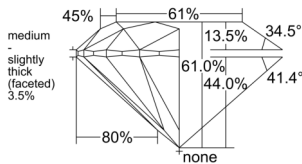

GIA®

FACSIMILE

GIA REPORT 1559381777

Verify this report at GIA.edu

GIA NATURAL DIAMOND DOSSIER®

May 30, 2026
GIA Report Number 1559381777
Shape and Cutting Style ..... Round Brilliant
Measurements ..... 4.32 - 4.35 x 2.64 mm

GRADING RESULTS

Carat Weight ..... 0.30 carat
Color Grade ..... K
Clarity Grade VVS2
Cut Grade ..... Excellent

ADDITIONAL GRADING INFORMATION

Polish ..... Excellent
Symmetry ..... Excellent
Fluorescence ..... None
Clarity Characteristics..... Needle, Feather, Pinpoint
Inscription(s): GIA 1559381777

PROPORTIONS

Profile to actual proportions