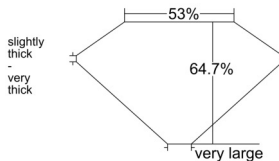

GIA®

FACSIMILE

GIA REPORT 1559384330

Verify this report at GIA.edu

GIA NATURAL DIAMOND DOSSIER®

June 01, 2026
GIA Report Number 1559384330
Shape and Cutting Style ..... Old Mine Brilliant
Measurements ..... 5.27 x 5.25 x 3.39 mm

GRADING RESULTS

Carat Weight ..... 0.70 carat
Color Grade ..... K
Clarity Grade VS2

ADDITIONAL GRADING INFORMATION

Polish ..... Excellent
Symmetry ..... Excellent
Fluorescence ..... None
Clarity Characteristics ..... Feather, Crystal
Inscription(s): GIA 1559384330

PROPORTIONS

Profile not to actual proportions

GRADING SCALES

GIA COLOR SCALE		GIA CLARITY SCALE			
COLORLESS	D	VERY VERY SLIGHTLY INCLUDED	FLAWLESS		
	E		INTERNALLY FLAWLESS		
	F	VERY SLIGHTLY INCLUDED	VVS₁		
	G		VVS₂		
	H		VS₁		
	NEAR COLORLESS	I	SLIGHTLY INCLUDED	VS₂	
		J		SI₁	
		FAINT	K	INCLUDED	SI₂
			L		I₁
			M		I₂
VERY LIGHT	N		INCLUDED	I₃	
	O				
	P				
	Q				
	R				
	LIGHT	S			
		T			
U					
V					
	W				
	X				
	Y				
	Z