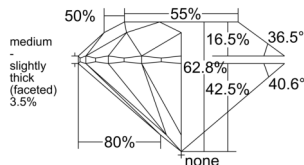

GIA®

FACSIMILE

GIA REPORT 1559385600

Verify this report at GIA.edu

GIA NATURAL DIAMOND DOSSIER®

May 30, 2026
GIA Report Number 1559385600
Shape and Cutting Style ..... Round Brilliant
Measurements ..... 4.56 - 4.59 x 2.87 mm

GRADING RESULTS

Carat Weight ..... 0.37 carat
Color Grade ..... D
Clarity Grade VS1
Cut Grade ..... Excellent

ADDITIONAL GRADING INFORMATION

Polish ..... Excellent
Symmetry ..... Excellent
Fluorescence ..... Very Strong Blue
Clarity Characteristics..... Feather, Pinpoint, Cloud
Inscription(s): GIA 1559385600

PROPORTIONS

Profile to actual proportions