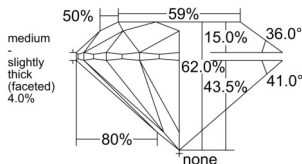

GIA®

FACSIMILE

GIA REPORT 1559385614

Verify this report at GIA.edu

GIA NATURAL DIAMOND DOSSIER®

May 29, 2026
GIA Report Number 1559385614
Shape and Cutting Style ..... Round Brilliant
Measurements ..... 5.66 - 5.69 x 3.52 mm

GRADING RESULTS

Carat Weight ..... 0.70 carat
Color Grade ..... H
Clarity Grade VVS2
Cut Grade ..... Excellent

ADDITIONAL GRADING INFORMATION

Polish ..... Excellent
Symmetry ..... Excellent
Fluorescence ..... None
Clarity Characteristics ..... Pinpoint, Cloud
Inscription(s): GIA 1559385614

PROPORTIONS

GRADING SCALES

GIA COLOR SCALE

COLORESS	D
	E
	F
	G
	H
	I
	J
NEAR COLORESS	K
	L
	M
	N
	O
	P
	Q
	R
	S
	T
	U
	V
	W
	X
	Y
LIGHT	Z

GIA CLARITY SCALE

FLAWLESS	INTERNAL FLAWLESS	
		FLAWLESS
VERY VERY SLIGHTLY INCLUDED	VVS₁	
	VVS₂	
VERY SLIGHTLY INCLUDED	VS₁	
	VS₂	
SLIGHTLY INCLUDED	SI₁	
	SI₂	
INCLUDED	I₁	
	I₂	
	I₃	

GIA CUT SCALE

EXCELLENT
VERY GOOD
GOOD
FAIR
POOR