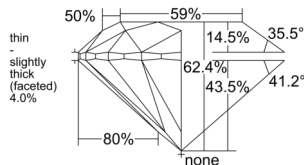

GIA®

FACSIMILE

GIA REPORT

1559393434

Verify this report at GIA.edu

GIA NATURAL DIAMOND DOSSIER®

May 30, 2026
GIA Report Number 1559393434
Shape and Cutting Style ..... Round Brilliant
Measurements ..... 5.35 - 5.38 x 3.35 mm

GRADING RESULTS

Carat Weight ..... 0.60 carat
Color Grade ..... F
Clarity Grade S11
Cut Grade ..... Excellent

ADDITIONAL GRADING INFORMATION

Polish ..... Excellent
Symmetry ..... Excellent
Fluorescence ..... Strong Blue
Clarity Characteristics ..... Crystal
Inscription(s): GIA 1559393434

PROPORTIONS

GRADING SCALES

GIA COLOR SCALE	GIA CLARITY SCALE	GIA CUT SCALE	
D	FLAWLESS	EXCELLENT	
E	INTERNALLY FLAWLESS		
F		VVS₁	VERY GOOD
G	VVS₂		
H	VS₁	GOOD	
I	VS₂		
J	S1₁	FAIR	
K	S1₂		
L	I₁	POOR	
M	I₂		
N	I₃		
O			
P			
Q			
R			
S			
T			
U			
V			
W			
X			
Y			
Z