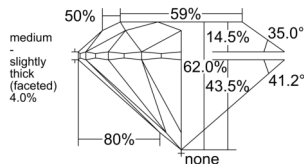

GIA®

FACSIMILE

GIA REPORT 1559407146

Verify this report at GIA.edu

GIA NATURAL DIAMOND DOSSIER®

June 04, 2026
GIA Report Number 1559407146
Shape and Cutting Style ..... Round Brilliant
Measurements ..... 4.54 - 4.57 x 2.83 mm

GRADING RESULTS

Carat Weight ..... 0.36 carat
Color Grade L
Clarity Grade VVS1
Cut Grade ..... Excellent

ADDITIONAL GRADING INFORMATION

Polish ..... Excellent
Symmetry ..... Excellent
Fluorescence ..... Faint
Clarity Characteristics ..... Pinpoint, Feather
Inscription(s): GIA 1559407146

PROPORTIONS

Profile to actual proportions