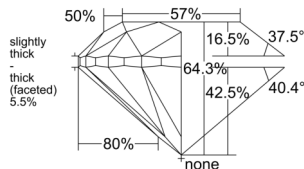

GIA®

FACSIMILE

GIA REPORT 1559408741

Verify this report at GIA.edu

GIA NATURAL DIAMOND DOSSIER®

June 03, 2026
GIA Report Number 1559408741
Shape and Cutting Style ..... Round Brilliant
Measurements ..... 4.93 - 4.97 x 3.18 mm

GRADING RESULTS

Carat Weight ..... 0.50 carat
Color Grade I
Clarity Grade VS2
Cut Grade ..... Very Good

ADDITIONAL GRADING INFORMATION

Polish ..... Very Good
Symmetry ..... Very Good
Fluorescence ..... None
Clarity Characteristics ..... Cloud
Inscription(s): GIA 1559408741

PROPORTIONS

Profile to actual proportions

GRADING SCALES

GIA COLOR SCALE	GIA CLARITY SCALE	GIA CUT SCALE	
D	FLAWLESS	EXCELLENT	
E	INTERNALLY FLAWLESS		
F		VVS₁	VERY GOOD
G	VVS₂		
H	VS₁	GOOD	
I	VS₂		
J	SI₁	FAIR	
K	SI₂		
L	I₁	POOR	
M	I₂		
N	I₃		
O			
P			
Q			
R			
S			
T			
U			
V			
W			
X			
Y			
Z